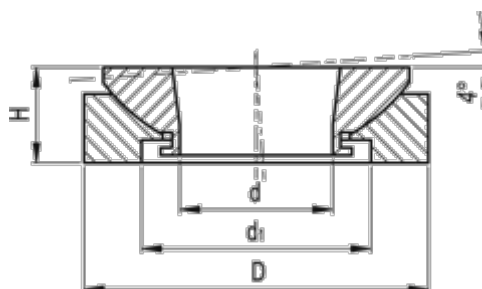

# Data Sheet

Article number: 20350380NI  
Description: E+G Levelling washer  
GN 350.3-80-NI

## Measures

---

D	= 80
d	= 44
d1	= 61
H	= 20
Max screw dimension	= M36
Static load (kN)	= 323
Weight (g)	= 427